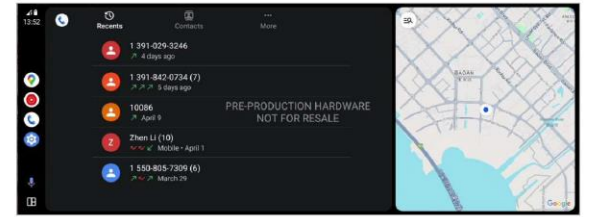

[Android Auto]