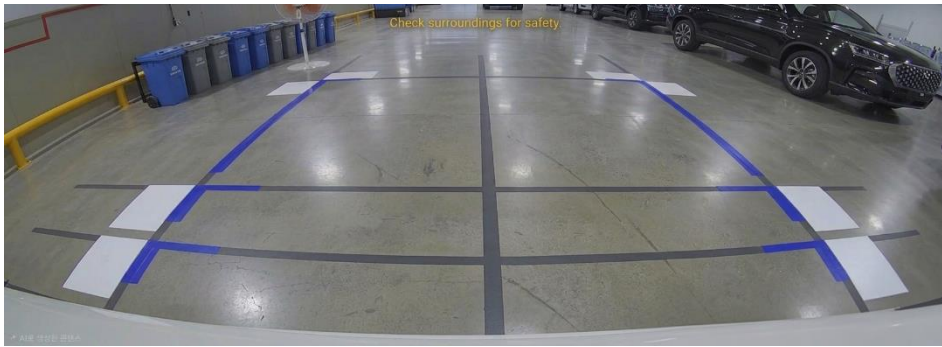

Smart Audio

[Rear View]