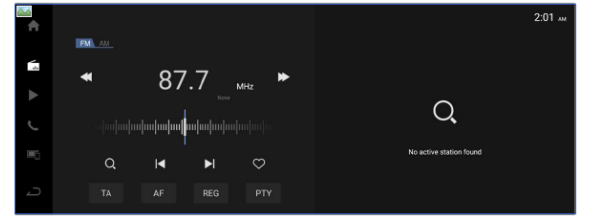

# SIDE STEP

*KBA certified : German homologation*

Model	Part No	Part Name	Applicable from	Applicable to	Remark
REXTON	<a href="#">09AP0364FBEXP</a>	STEP ASSY-SIDE [SET]	Nov 1,2020		
	<a href="#">09AP008031E1</a>	STEP ASSY-SIDE-LH	Nov 1,2020	-	
	<a href="#">09AP008032E1</a>	STEP ASSY-SIDE-RH	Nov 1,2020	-	

# Smart Audio

[Rear View]

[MAIN LUNCHER]

[RADIO]

[MEDIA]

[BLUETOOTH]

[Android Auto]

[Android Auto]

[Carplay]

[Carplay]

Model	Part No	Part Name	Applicable from	Applicable to	Remark
REXTON / Musso	09AP036SA00	Smart Audio set (H/unit + RVC)	Sep.1,2024	-	Available only as a factory-installed option due to connection cable