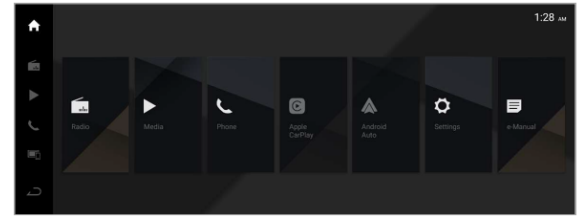

# SIDE STEP

*KBA certified : German homologation*

Model	Part No	Part Name	Applicable from	Applicable to	Remark
REXTON	<a href="#">09AP0364FBEXP</a>	STEP ASSY-SIDE [SET]	Nov 1,2020		
	<a href="#">09AP008031E1</a>	STEP ASSY-SIDE-LH	Nov 1,2020	-	
	<a href="#">09AP008032E1</a>	STEP ASSY-SIDE-RH	Nov 1,2020	-	

# Smart Audio

[Rear View]

[MAIN LUNCHER]

[RADIO]

[MEDIA]

[BLUETOOTH]

[Android Auto]

[Android Auto]

[Carplay]

[Carplay]

Model	Part No	Part Name	Applicable from	Applicable to	Remark
REXTON / Musso	09AP036SA00	Smart Audio set (H/unit + RVC)	Sep.1,2024	-	Available only as a factory-installed option due to connection cable