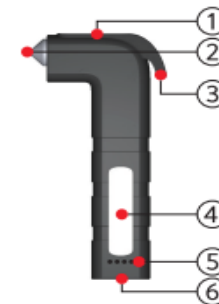

- ① Magnet
- ② Hammer
- ③ Seat belt cutting
- ④ LED display
- ⑤ Battery charging signal
- ⑥ LED power & charging terminal