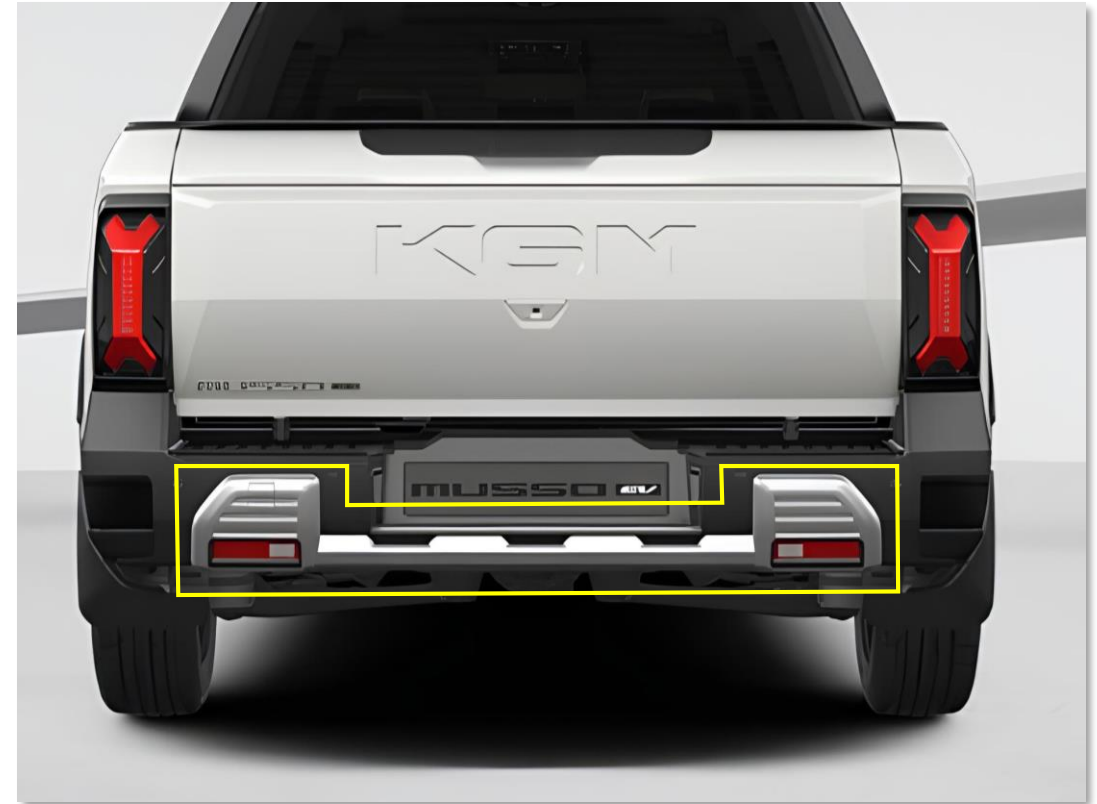

SKID PLATE

PART NO	PART NAME
09APA44GF0	SKID PLATE ASSY-FRT

PART NO	PART NAME
09APA44GR0	SKID PLATE ASSY-RR

3D RUBBER MAT

KEY FEATURES

- ✓ Application of TPV material harmless to human body
- ✓ Non-slip safety function
- ✓ Easy to detach and wash/dry
- ✓ **LHD ONLY**