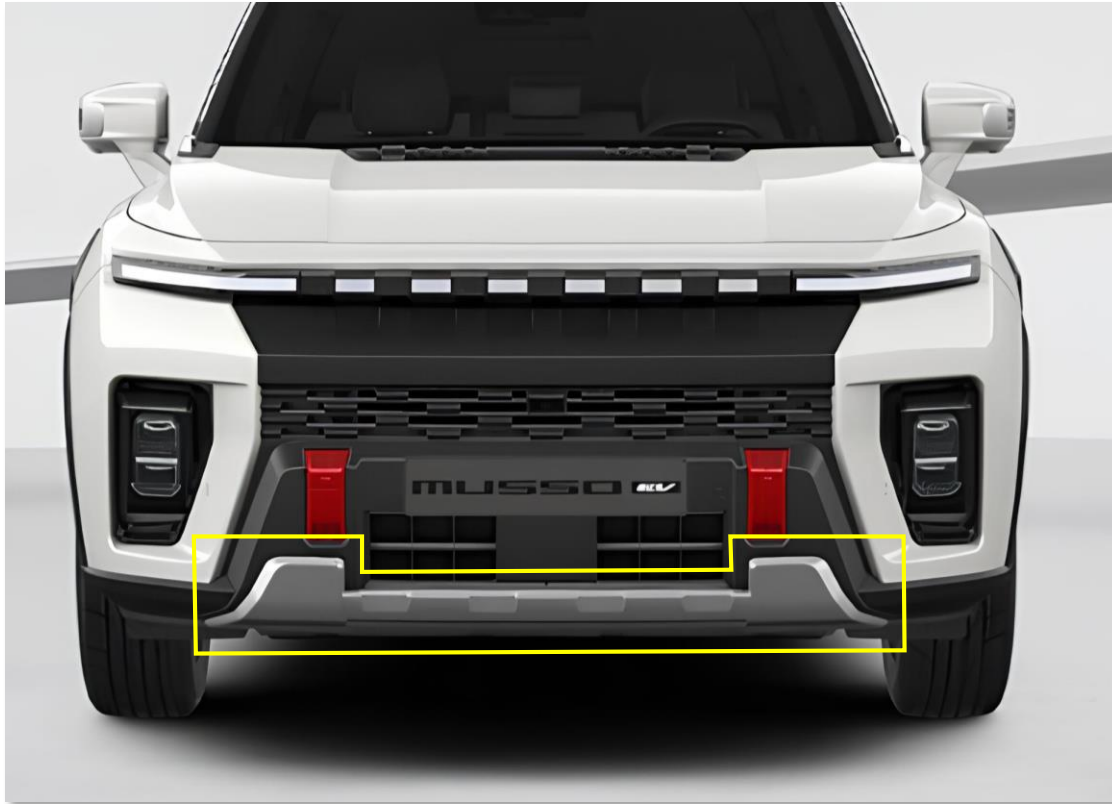

SKID PLATE

PART NO	PART NAME
09APA44GF0	SKID PLATE ASSY-FRT

PART NO	PART NAME
09APA44GR0	SKID PLATE ASSY-RR

3D RUBBER MAT

KEY FEATURES

- ✓ Application of TPV material harmless to human body
- ✓ Non-slip safety function
- ✓ Easy to detach and wash/dry
- ✓ **LHD ONLY**