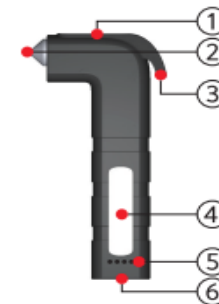

MESH MAT

- 3D Mesh mat
- Mounting on 1st & 2nd row
- Material: Polyester & nylon
- Easy cleaning
- Strong durability with polyester & nylon

PART NO	PART NAME
09AP041M0A	SERVICE MAT ASSY-MESH

EMERGENCY ESCAPE KIT

- Components: Main, USB cable, User manual
- Color: Black
- Battery capacity: Li-ion 3.7V 2200mAh
- Battery charging: DC 5V/1A(USB-C Type)
- Dimension: L 181 mm x W 91.3 mm x H 27 mm

PART NO	PART NAME
09AP04140A	EMERGENCY ESCAPE KIT